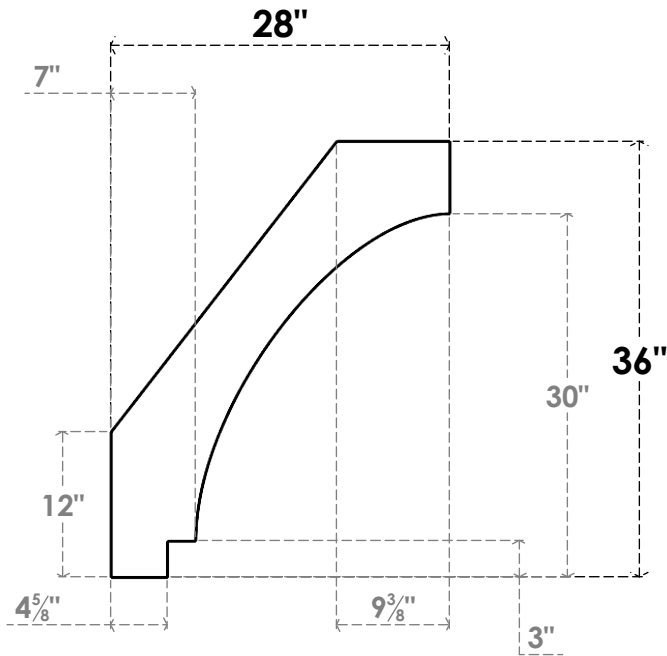

ITEM NUMBER: BRCPC060X28000X36000IMP

6"W X 28"D X 36"H IMPERIAL ARCHITECTURAL GRADE PVC CLOSED KNEE BRACE

SIDE PROFILE

FRONT PROFILE

ISOMETRIC

EKENA MILLWORK
2300 WEST MAIN ST.
CLARKSVILLE, TX 75426
TOLL FREE: 866-607-0453
WWW.EKENAMILLWORK.COM