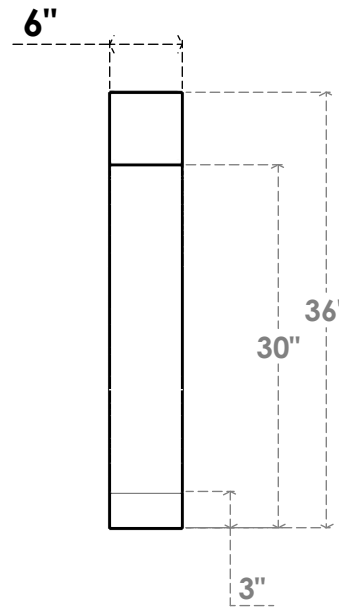

ITEM NUMBER: BRCPC060X28000X36000IMP

6"W X 28"D X 36"H IMPERIAL ARCHITECTURAL GRADE PVC CLOSED KNEE BRACE

SIDE PROFILE

FRONT PROFILE

ISOMETRIC

EKENA MILLWORK
2300 WEST MAIN ST.
CLARKSVILLE, TX 75426
TOLL FREE: 866-607-0453
WWW.EKENAMILLWORK.COM

NOTES

1. INSTALLATION TO BE COMPLETED IN ACCORDANCE WITH MANUFACTURER'S SPECIFICATIONS.
2. DRAWING MAY NOT BE TO SCALE
3. THIS DRAWING IS INTENDED FOR DESIGN AND PLANNING PURPOSES ONLY.
4. ALL INFORMATION CONTAINED HEREIN WAS CURRENT AT THE TIME OF DEVELOPMENT BUT MUST BE REVIEWED AND APPROVED BY THE PRODUCT MANUFACTURER TO BE CONSIDERED ACCURATE.
5. ARCHITECTURAL GRADE PVC PRODUCTS ARE MADE FROM EXPANDED CELLULAR PVC AND COME NATURALLY WHITE BUT MAY BE PAINTED